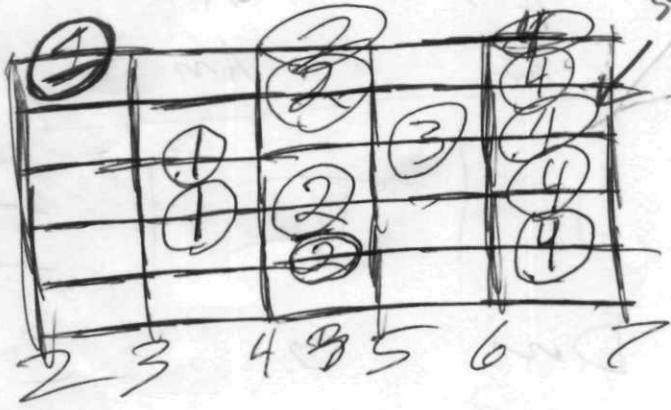

~~E~~ String Scales

E string scale shapes

A Major

A minor

A Pentatonic (Blues Scale)

~~A~~ string Scales Shapes

D Major Scale

A ~~string~~ D minor scale

D Pentatonic (Blues scale)

- 1 = Pointer
- 2 = middle
- 3 = Ring
- 4 = Pinky