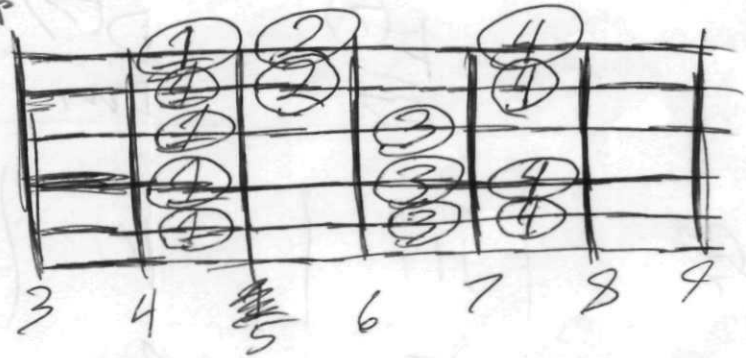

~~E~~ String Scales

E string scale shapes

A Major

A minor

A Pentatonic (Blues Scale)

~~A~~ string Scales Shapes

D Major Scale

A ~~string~~ D minor scale

D Pentatonic (Blues scale)

- 1 = Pointer
- 2 = middle
- 3 = Ring
- 4 = Pinky