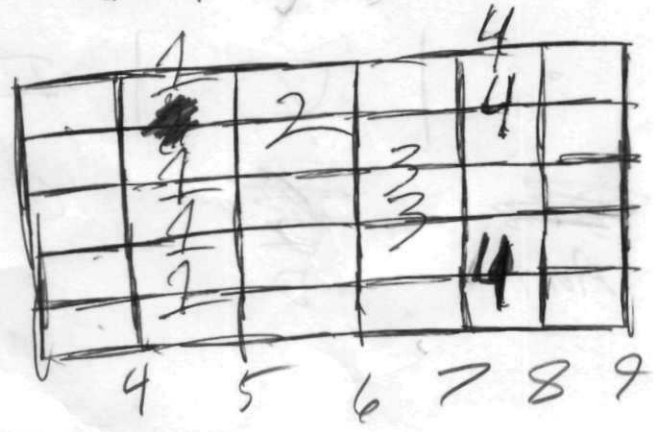

~~E~~ String Scales

E string scale shapes

A Major

A minor

A Pentatonic (Blues Scale)

~~A~~ string Scales Shapes

D Major Scale

A ~~string~~ D minor scale

D Pentatonic (Blues scale)

- 1 = Pointer
- 2 = middle
- 3 = Ring
- 4 = Pinky